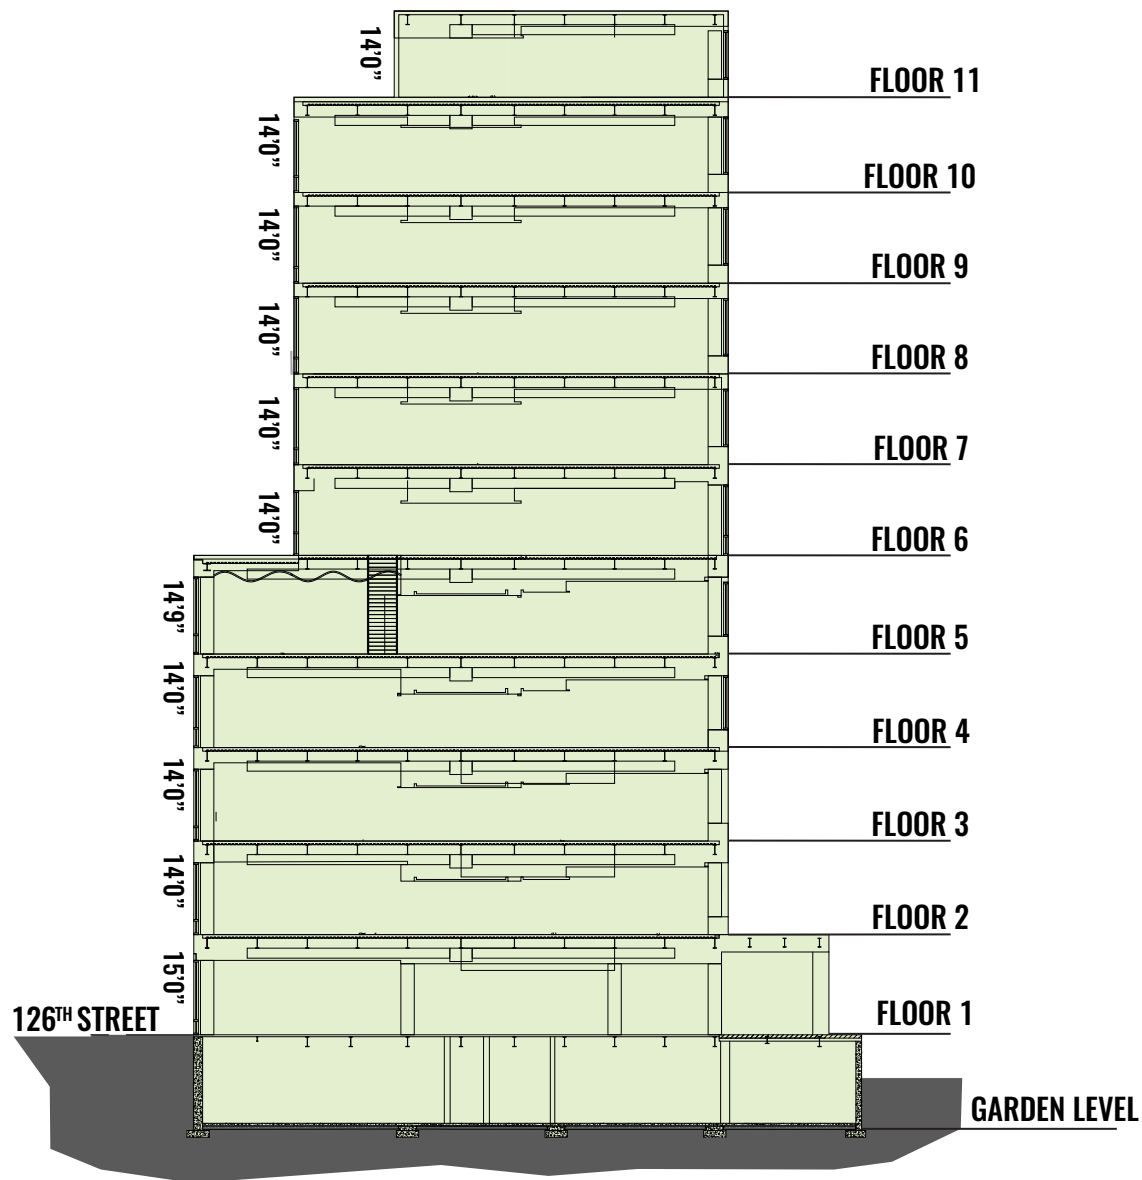

TAYSTEE LAB BUILDING

STACK PLAN

STACK INFO

FLOORS	RSF	TERRACE
FLOOR 11	14,765	3,619
FLOOR 10	19,726	3,415
FLOOR 9	28,931	
FLOOR 8	28,934	2,121
FLOOR 7	31,931	
FLOOR 6	31,948	3,147
FLOOR 5	36,241	
FLOOR 4	36,241	
FLOOR 3	36,241	
FLOOR 2	36,277	2,265
FLOOR 1	19,862	
GARDEN LEVEL	19,741	3,408